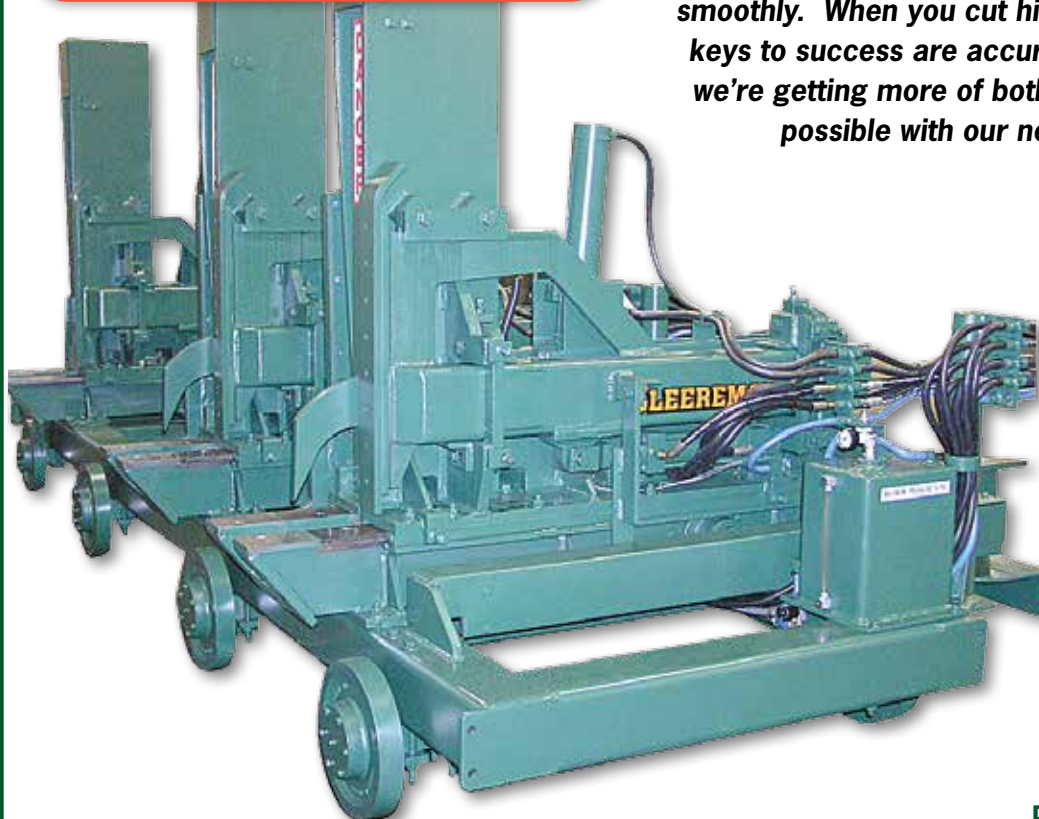

***New Installation,
Retrofit or
Upgrade – the
Choice is Clearly
Cleereman!***