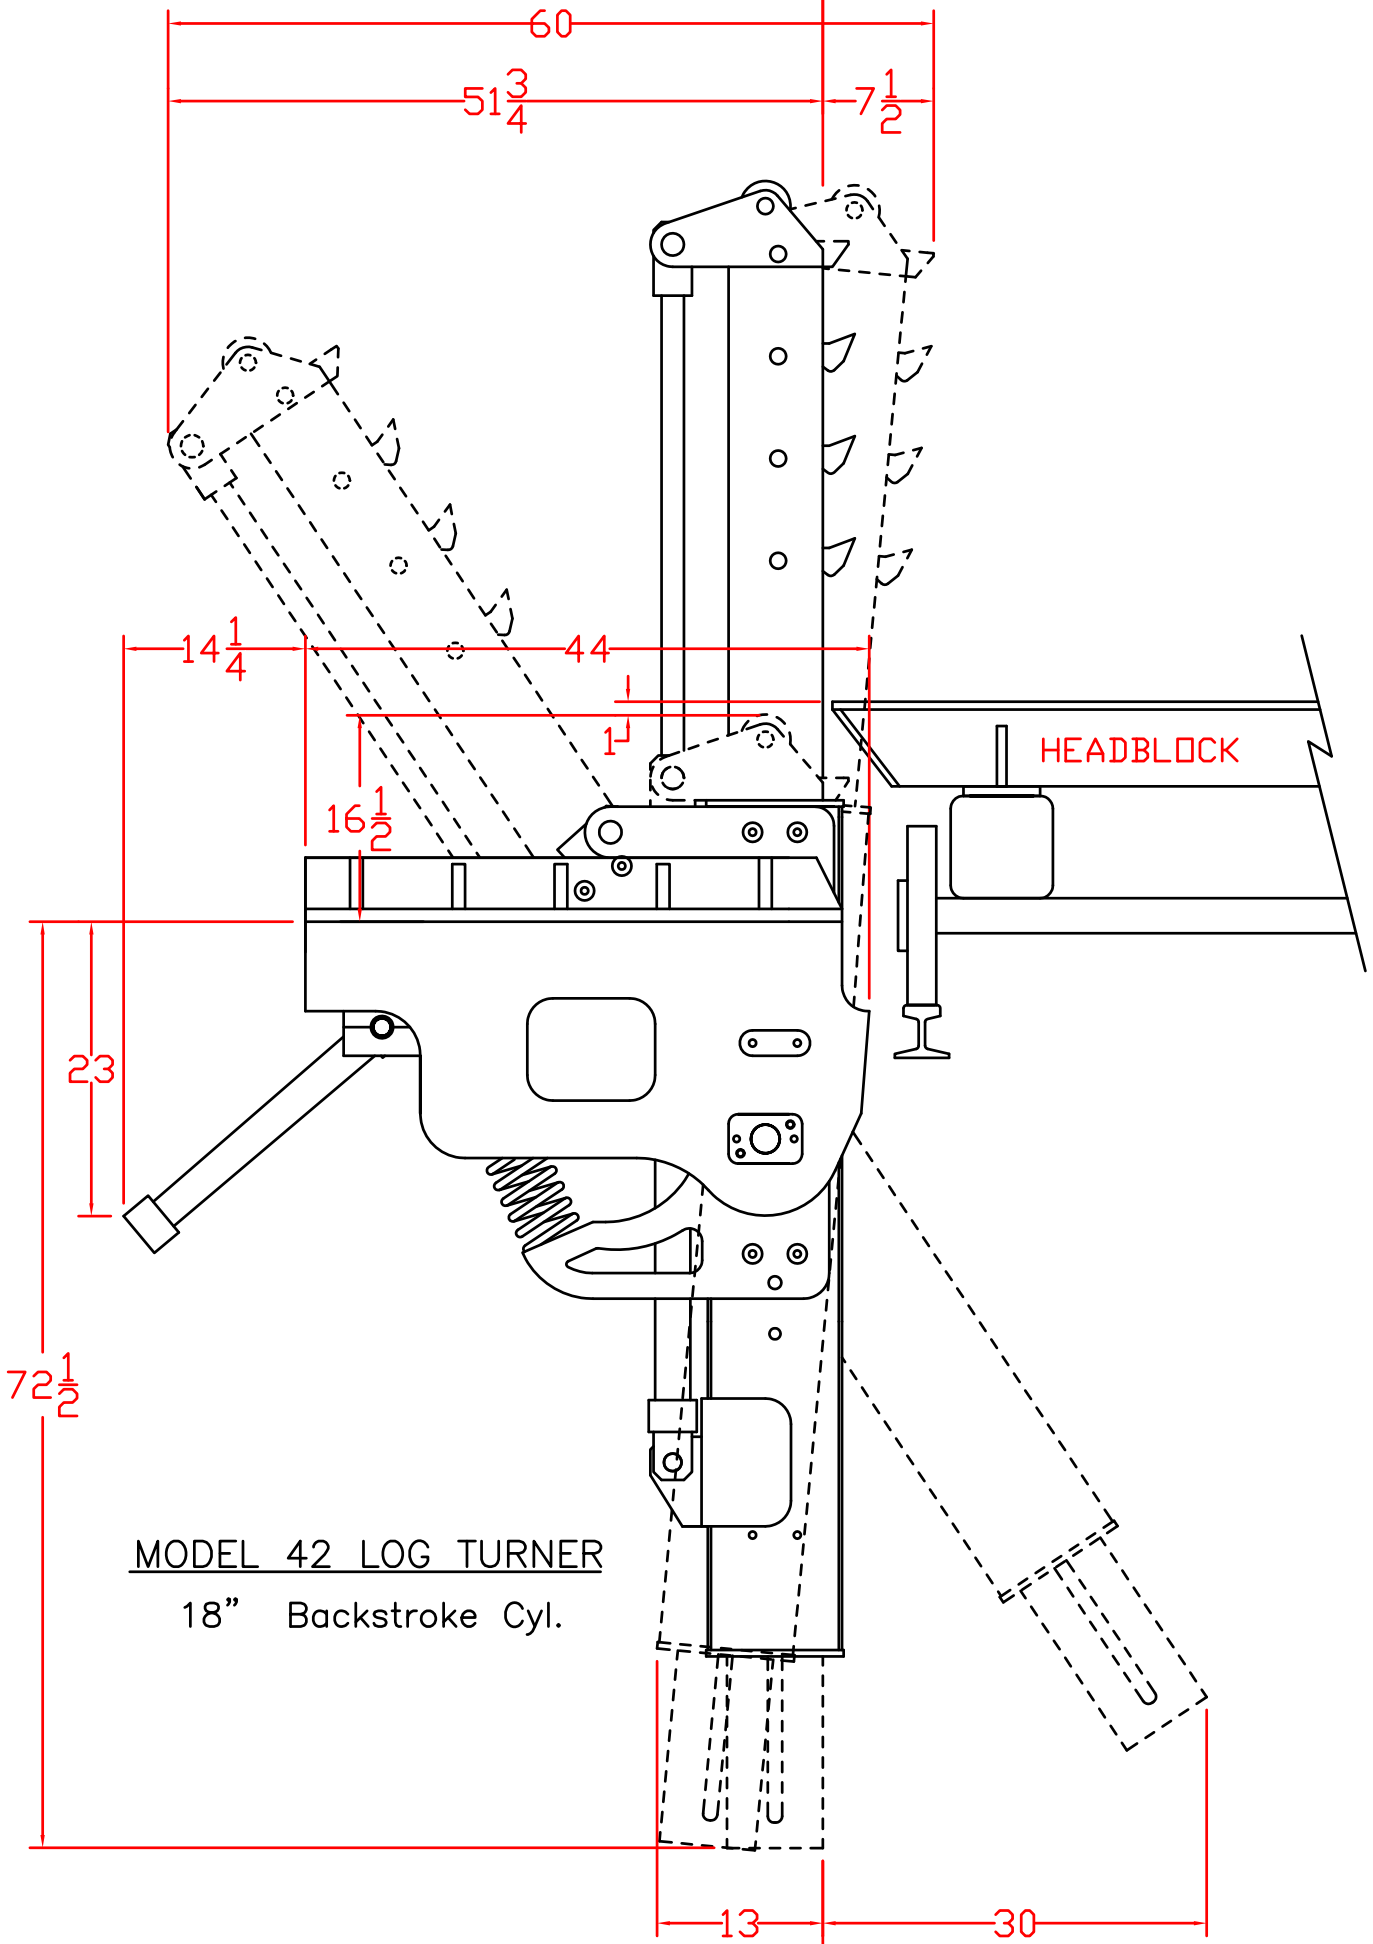

SAWLINE

MODEL 42 LOG TURNER

18" Backstroke Cyl.

HEADBLOCK

SAWLINE